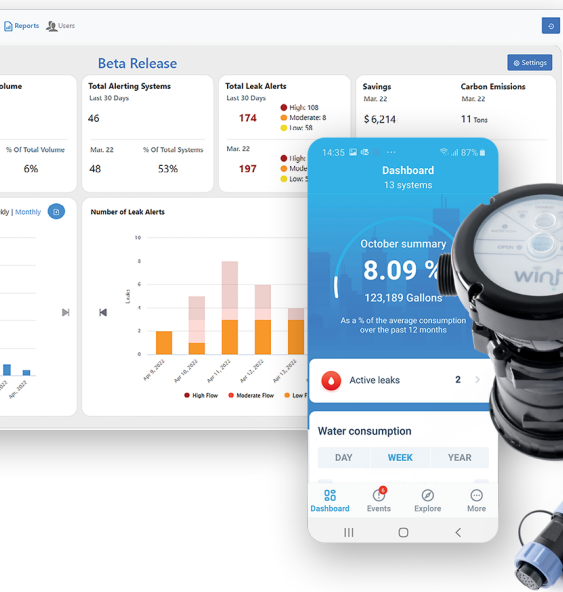

Prevent. Protect. Preserve.

Water Intelligence Solutions: Enterprises

Prevent Water Damage

A lot of water enters your building. At some point, some of it will escape. And when leaks happen, they can be very expensive. Electricity, elevators, computers, equipment – damages adds up. And that’s before you calculate the disruption to your business. Lost productivity, projects delayed, clients let down – the costs can be very high.

Reduce Water Consumption

Water is not just a risk; it’s also a source of cost and a focus for sustainability aware organizations. WINT makes it easy to reduce consumption. With WINT, organizations can:

- Detect sources of waste
- Accurately measure water flows
- View detailed reports and dashboards that provide deep insights on water use
- Act on the actionable insights with WINT’s water-use KPIs and analytics